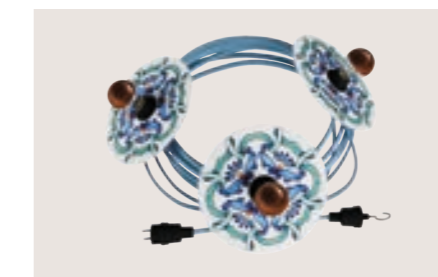

LUMET SYSTEM ACCESSORIES

Schuko Plugs, hooks, junctions, lamp holders: everything you need to complete your string light and illuminate gardens, gazebos and terraces.

 <p>FR-GER Plug</p> <p>Material: Thermoplastic Rated Voltage/Current: 250V/16A Pole: 2 poles with earth</p> <p>SPCATFRN</p>	 <p>String lights lamp holder</p> <p>Cover Material: Thermoplastic Rated Voltage/Current: 250V/4A Fitting: E27</p> <p>PLC27TPN19</p>	 <p>Hook</p> <p>Material: Thermoplastic + galvanized metal</p> <p>TERGCATN</p>
 <p>Lamp holder for lampshade</p> <p>Cover Material: Thermoplastic Rated Voltage/Current: 250V/4A Fitting: E27</p> <p>PLC27PNTF</p>	 <p>Adaptors round and flat cables</p> <p>Material: Plastic</p> <p>CON01</p>	 <p>Wall fairlead</p> <p>Material: Metal Qty: 10 pcs</p> <p>PC10FCATM01</p>

7,5 mt Lumet String Light Kit

This Kit is composed of 7,5m Lumet String Light of the chosen color, 5 E27 Lamp Holders, 1 Hook and 1 Schuko Plug. These string light kits can be purchased with both black or white components.

12,5 mt Lumet String Light Kit

This Kit is composed of 12,5m Lumet String Light of the chosen color, 10 E27 Lamp Holders, 1 Hook and 1 Schuko Plug. These string light kits can be purchased with both black or white components.

LUMET STRING LIGHT LAMPS - 3 BULBS

Maioliche' String Light Lumet System

L 7,5m - 3 Lightbulbs - 3 Lampshades

CATE27N100CM17DD24MA01

Maioliche' String Light Lumet System

L 7,5m - 3 Lightbulbs - 3 Lampshades