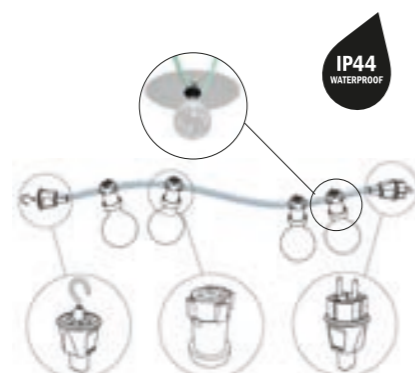

Tailor-made

The IP44 protection classification means that you can install the Lumet System string lights in your outdoor spaces, even during the most humid evenings, and quickly take them down before each downpour.

Moisture-protection

The IP44 protection classification means that you can install the Lumet System string lights in your outdoor spaces, even during the most humid evenings, and quickly take them down before each downpour.

LUMET SYSTEM ACCESSORIES

Schuko Plugs, hooks, junctions, lamp holders: everything you need to complete your string light and illuminate gardens, gazebos and terraces.

 <p>FR-GER Plug</p> <p>Material: Thermoplastic Rated Voltage/Current: 250V/16A Pole: 2 poles with earth</p> <p>SPCATFRN</p>	 <p>String lights lamp holder</p> <p>Cover Material: Thermoplastic Rated Voltage/Current: 250V/4A Fitting: E27</p> <p>PLC27TPN19</p>	 <p>Hook</p> <p>Material: Thermoplastic + galvanized metal</p> <p>TERGCATN</p>
 <p>Lamp holder for lampshade</p> <p>Cover Material: Thermoplastic Rated Voltage/Current: 250V/4A Fitting: E27</p> <p>PLC27PNTF</p>	 <p>Adaptors round and flat cables</p> <p>Material: Plastic</p> <p>CON01</p>	 <p>Wall fairlead</p> <p>Material: Metal Qty: 10 pcs</p> <p>PC10FCATM01</p>