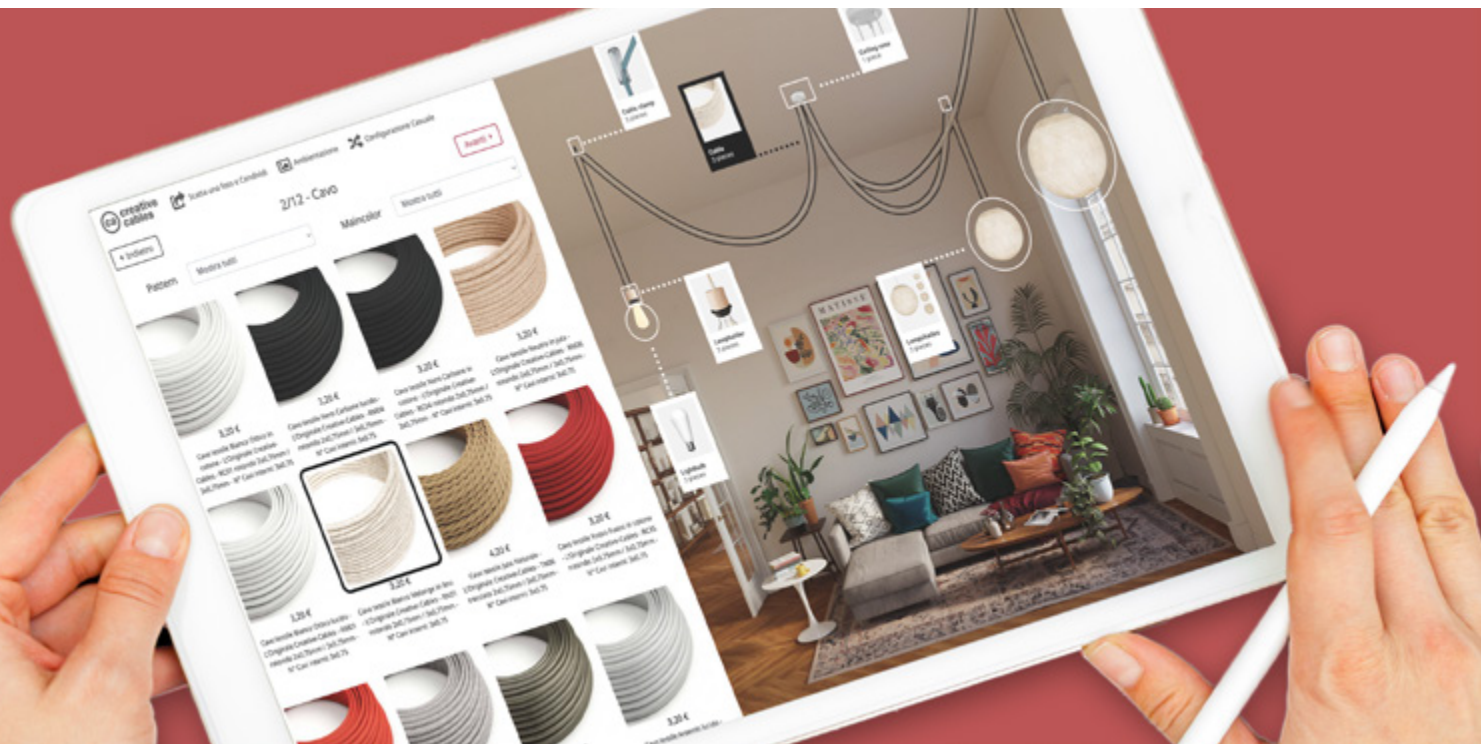

The Configurator

The Creative Cables configurator allows you to design lights in just a few simple steps.

Using an intuitive interface, you can choose from a wide range of components and design options to create a unique lamp that reflects your style.