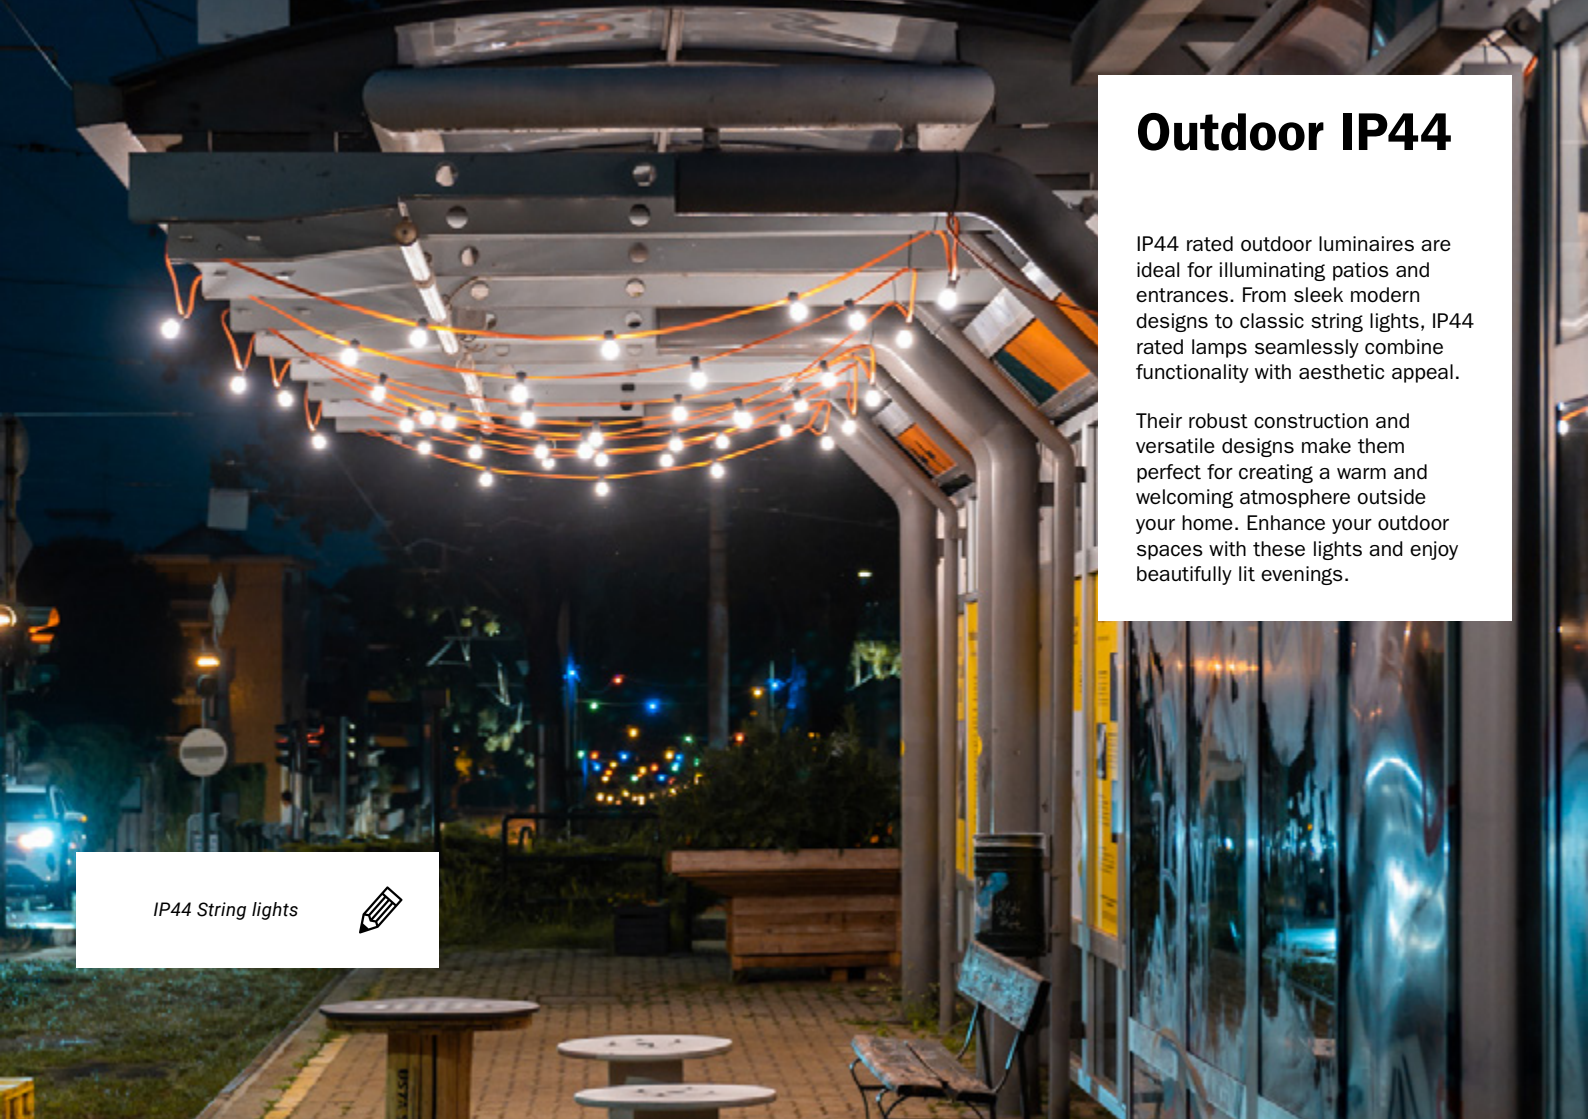

Cables01
Portable lamp

*Cables11
Portable lamp with
lampshade*

*Cabless02
Portable lamp*

*Cables12
Portable lamp with
lampshade*

Cables13
Portable lamp

*Cables14
Portable lamp with
lampshade*

Outdoor IP44

IP44 rated outdoor luminaires are ideal for illuminating patios and entrances. From sleek modern designs to classic string lights, IP44 rated lamps seamlessly combine functionality with aesthetic appeal.